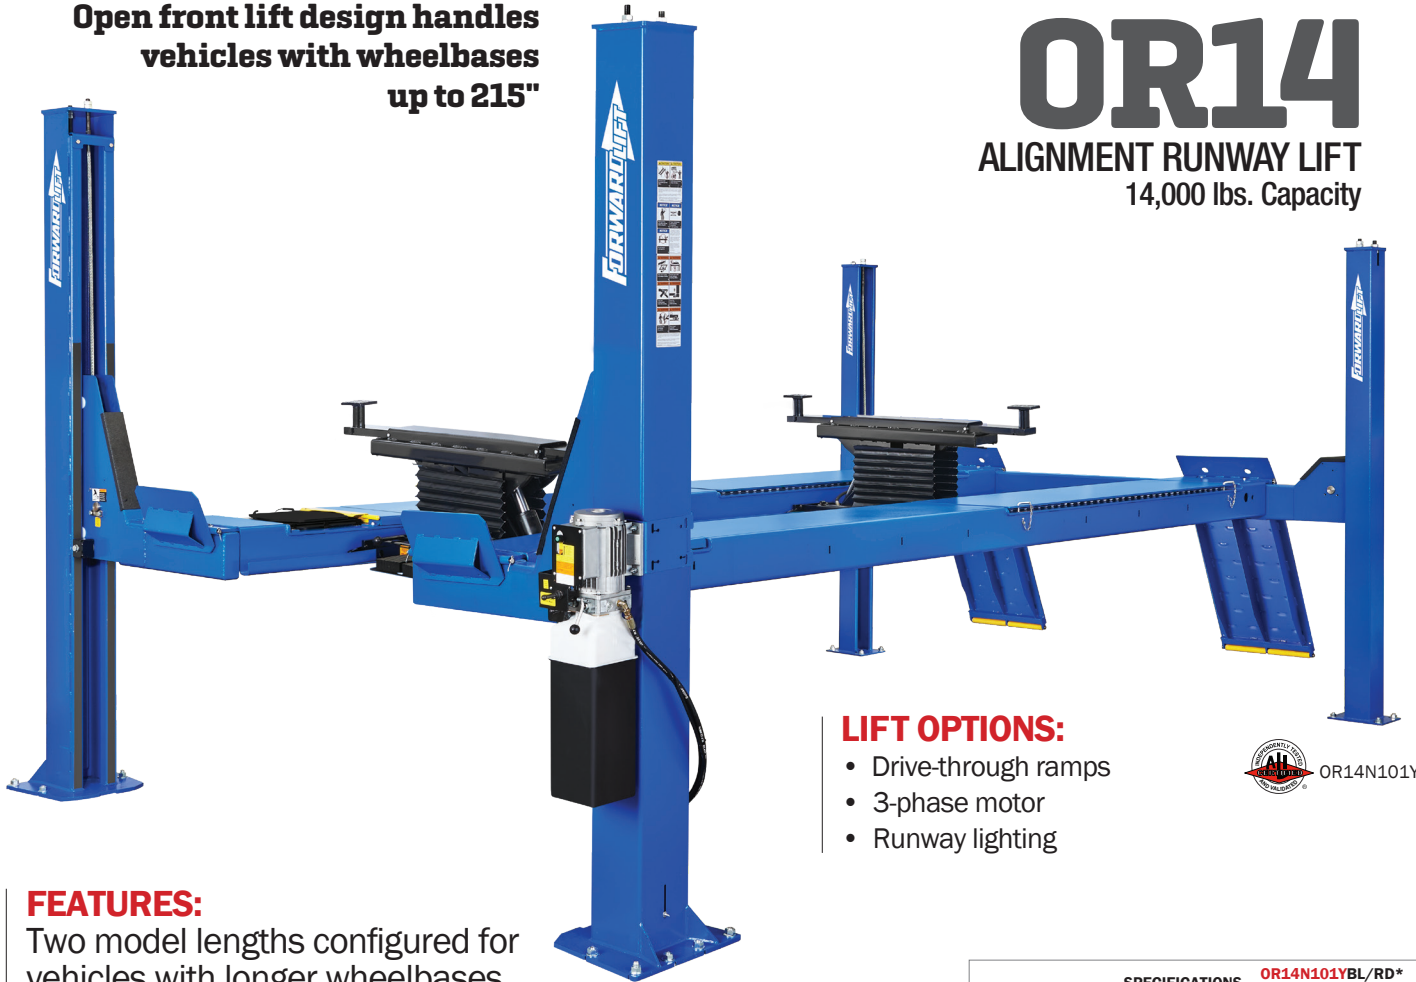

ENGINEERED TO PERFORM. BUILT TO LAST.

Reliable lift systems for independent repair shops, car dealerships, bodyshops, home enthusiasts, and heavy-duty truck facilities.

Open front lift design handles vehicles with wheelbases up to 215"

OR14

ALIGNMENT RUNWAY LIFT
14,000 lbs. Capacity

LIFT OPTIONS:

- Drive-through ramps
- 3-phase motor
- Runway lighting

FEATURES:

Two model lengths configured for vehicles with longer wheelbases
Open front design allows for greater vehicle access

- Tall column design adds 80 - 3/4" rise height
- Full width slip plate allows for four wheel alignments up to 157"
- Patented articulating shaft design ensures even roller loading
- Heavy duty high-performance cable and sheaves system
- Easy to use single point lift operation with air operated lock release
- Multi-position lock components allow lift to be level at any lock position
- Self-chocking 41" approach ramps with protective rollers
- Durable powder coat finish

Alignment-ready lift includes:

Two 7,000 lbs. rolling jacks, two carbon steel front turning radius, internal airlines, rear wheel slip plates, FLR (filter, lubricator, regulator)

SPECIFICATIONS	OR14N101YBL/RD* OR14N102YBL/RD*
Capacity	14,000 lbs. (6350kg)
Maximum Wheelbase	182-1/2" (4635mm) 215" (5461mm)
Maximum Two Wheel Alignment	176 1/4" (4476mm) 209" (5308mm)
Maximum Four Wheel Alignment	164 3/4" (4184mm) 164 3/4" (4184mm)
Minimum Four Wheel Alignment	89" (2260mm) 89" (2260mm)
Rise	78 3/4" (2000mm)
Overall Length	253" (6705mm) 286" (7213mm)
Overall width	140-1/2" (3567mm)
Width Inside Columns	116 1/4" (2953mm)
Length between Columns	194-3/4" (4946mm) 227-3/4" (5784mm)
Overall height	109-1/16" (2770mm)
Runway width	20" (508mm)
Runway Height	7" (178mm)
Width Between Runways	43" (1092mm)
Front of Runway to Center of Radius Gauge	16" to 20" (457mm-609mm)
Rise Time	79 seconds
Motor	2HP
Minimum Bay Size	15' x 26' (4572mm x 7925mm) 15' x 28' (4572mm x 8534mm)